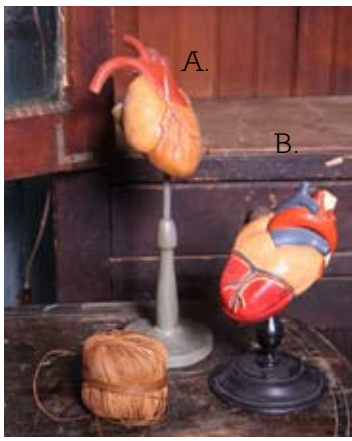

MG-155 Gothic Votives - Set of 3
3.5" \$21.00/min 1 set

A. PM-052 Anatomical Heart Model
13" \$36.00/min 1
B. PM-039 Anatomical Heart Model
8.5" \$38.00/min 1

Silvered Pumpkins - Small
A. MG-108-AS Antique Silver
B. MG-108-AG Antique Gold
C. MG-108-SM Smoke
7.5" x 9" \$38.00/min 1